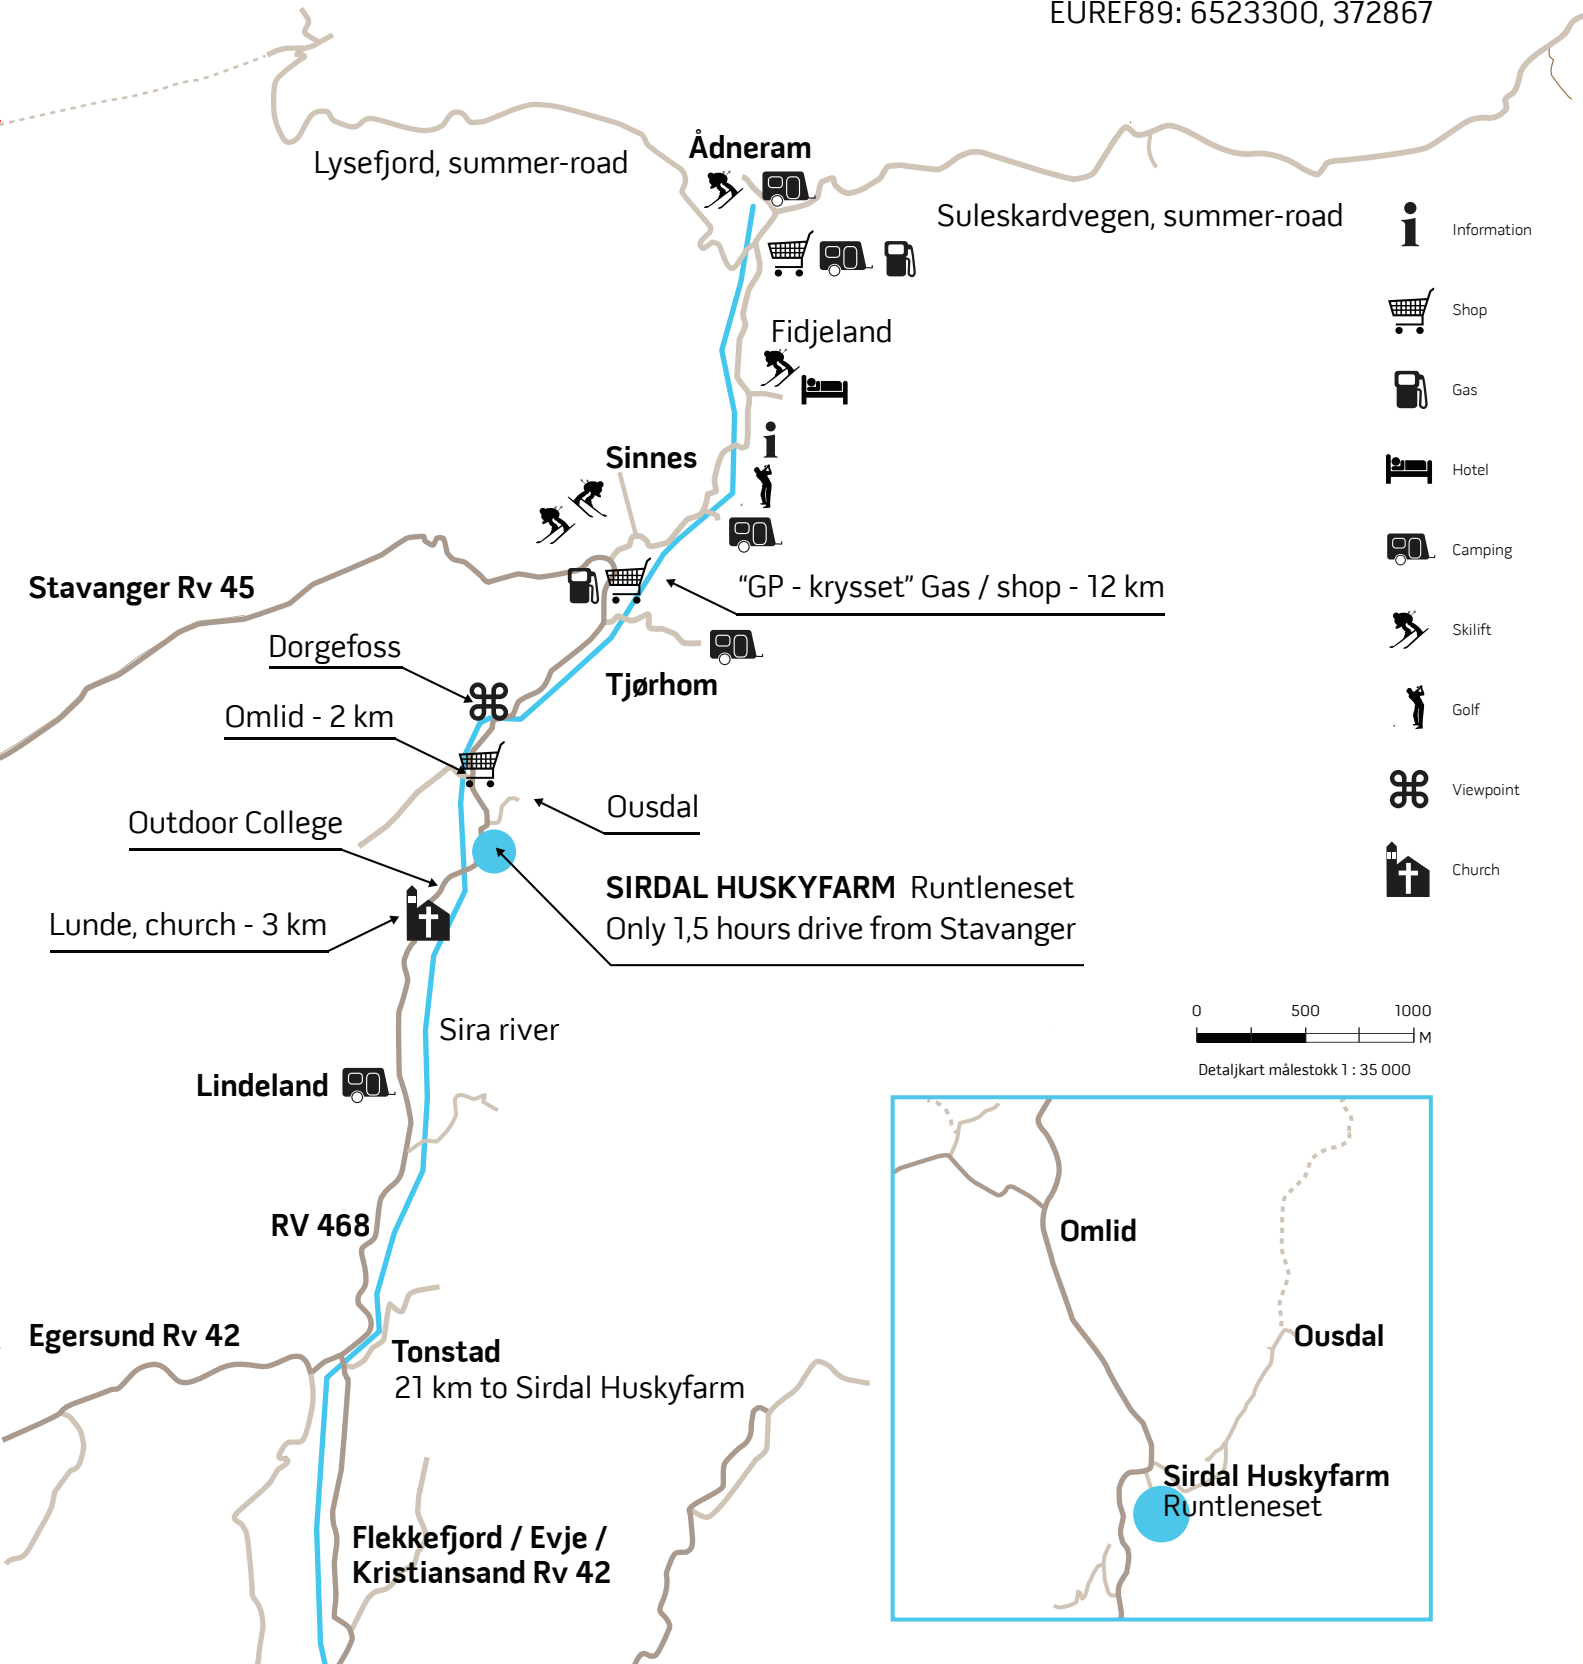

Coordinates

WGS 84: N 58° 49.847', E 6° 47.862'

WGS 84 - decimal: 58.83078, 6.79770

EUREF89: 6523300, 372867

-  Information
-  Shop
-  Gas
-  Hotel
-  Camping
-  Skilift
-  Golf
-  Viewpoint
-  Church