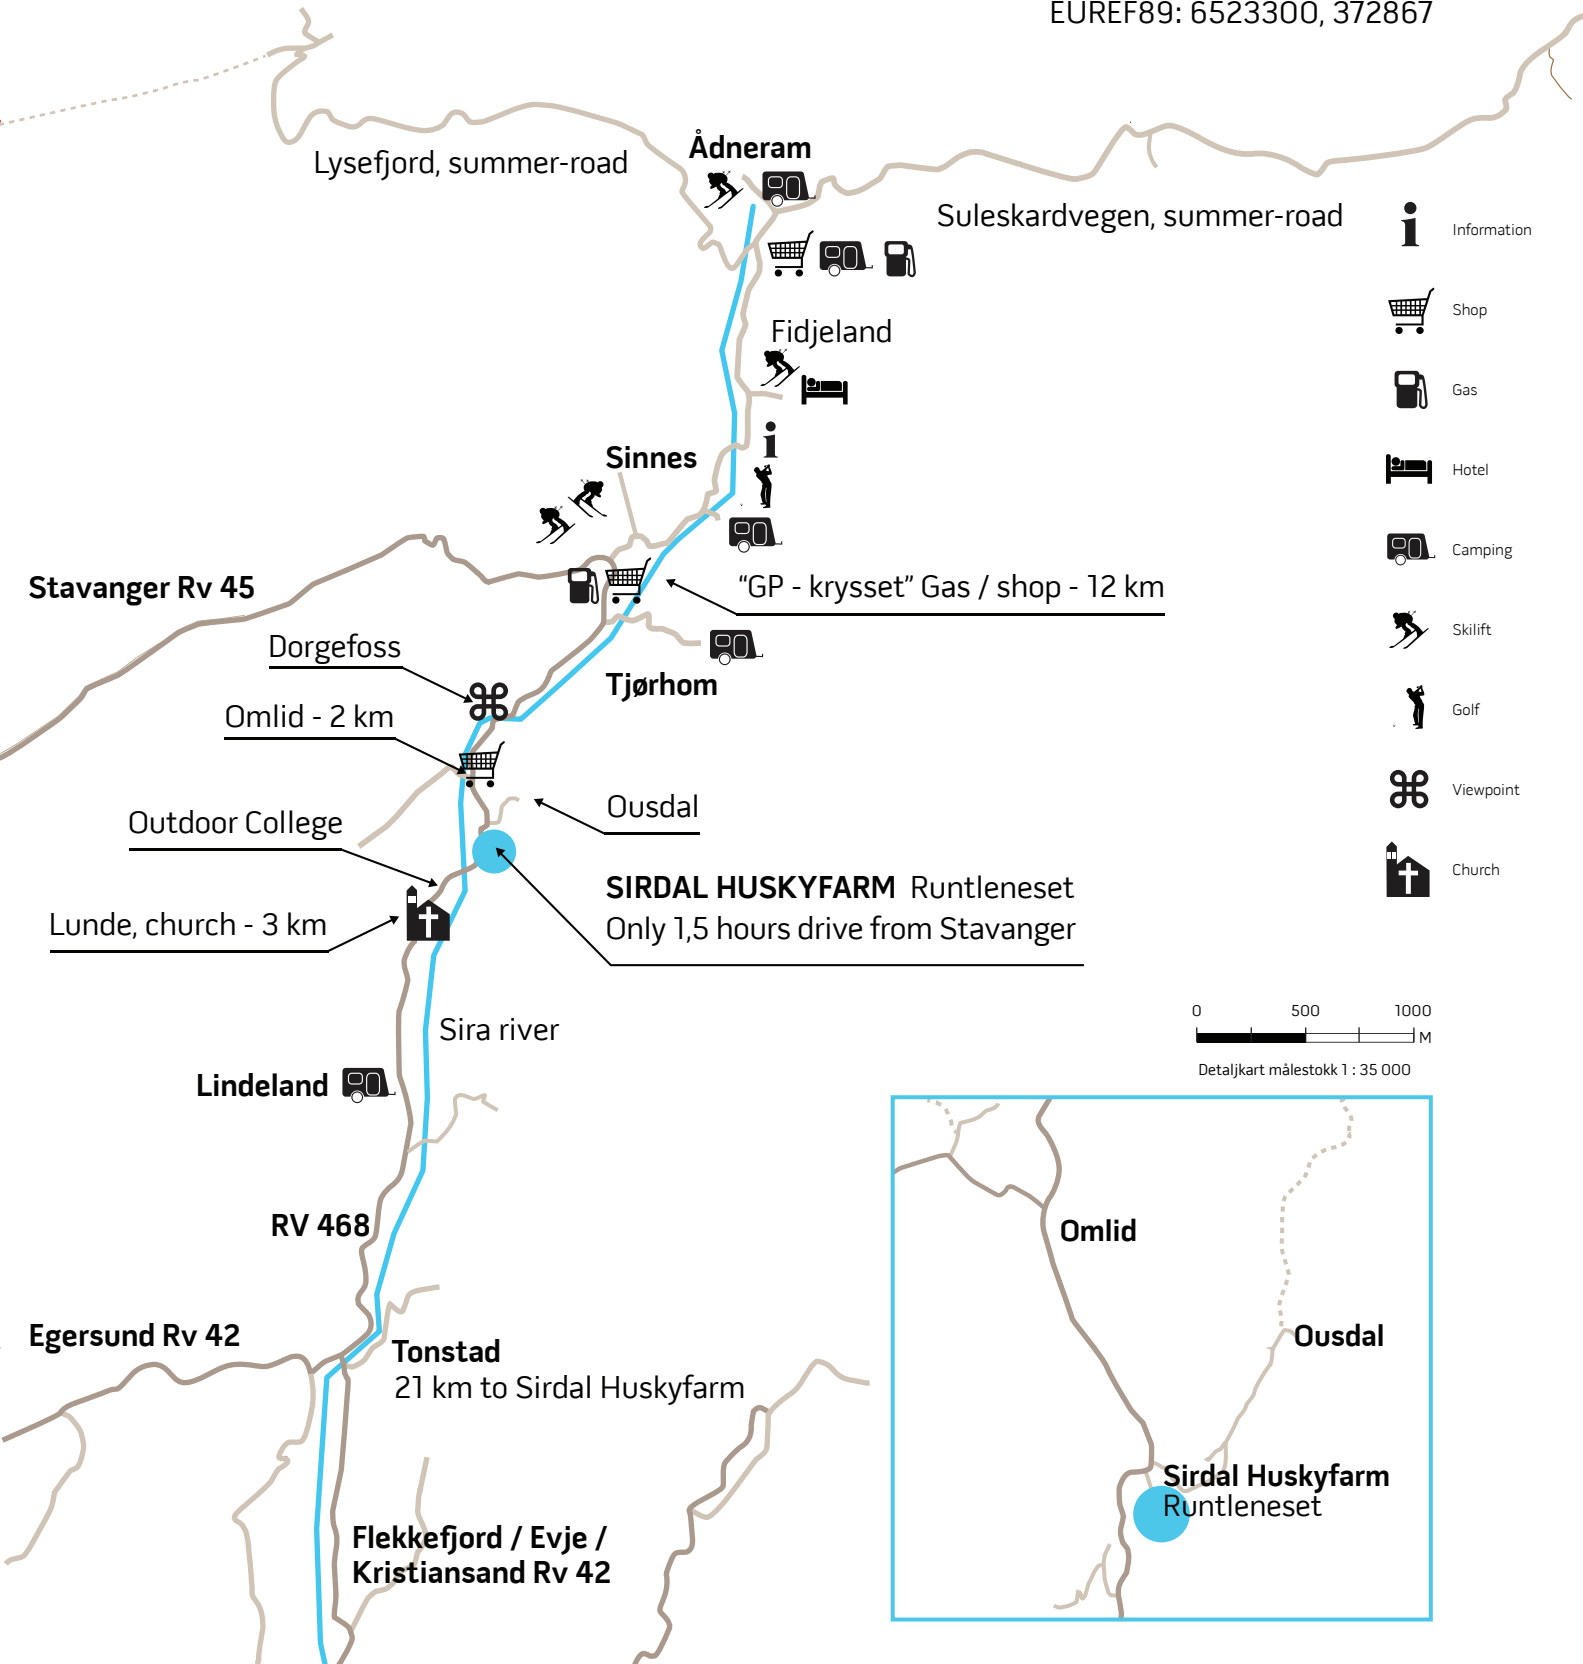

### Coordinates

WGS 84: N 58° 49.847', E 6° 47.862'

WGS 84 - decimal: 58.83078, 6.79770

EUREF89: 6523300, 372867

**SIRDAL HUSKYFARM Runtleneset**  
Only 1,5 hours drive from Stavanger

"GP - krysset" Gas / shop - 12 km

Tonstad  
21 km to Sirdal Huskyfarm